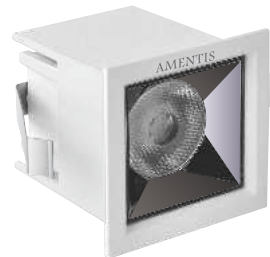

REAR VIEW

MAGIC LED SPOTLIGHT

MODEL	MODULE	WATT	OUTER	CUT OUT	HEIGHT	BEAM ANGLE
ALMG4S	1	4	51 x 51	41 x 41	55	38°
ALMG12S	3	12	128 x 50	118 x 42	55	38°
ALMG16S	4	16	90 x 90	80 x 80	55	38°
ALMG20S	5	20	205 x 90	195 x 42	55	38°
ALMG36S	9	36	COMING SOON			
ALMG40S	10	40	COMING SOON			

COMPACT SIZE HIGH INTENSITY ANTIGLARE DOWNLIGHT
INDOOR RECESSED LIGHTING
BRANDED LED USED CRI>80;140L M/W
BRANDED REFLECTORS USED FOR OPTIMUM LIGHTING
BEAM ANGLE 38° AVAILABLE
CONSTANT CURRENT DRIVER/BRANDED DRIVER AVAILABLE
CCT AVAILABLE: 3000K/4000K/5000K/6000K
PROTECTION RATING : IP20
FINISH AVAILABLE :PKW & BK

Control Type :