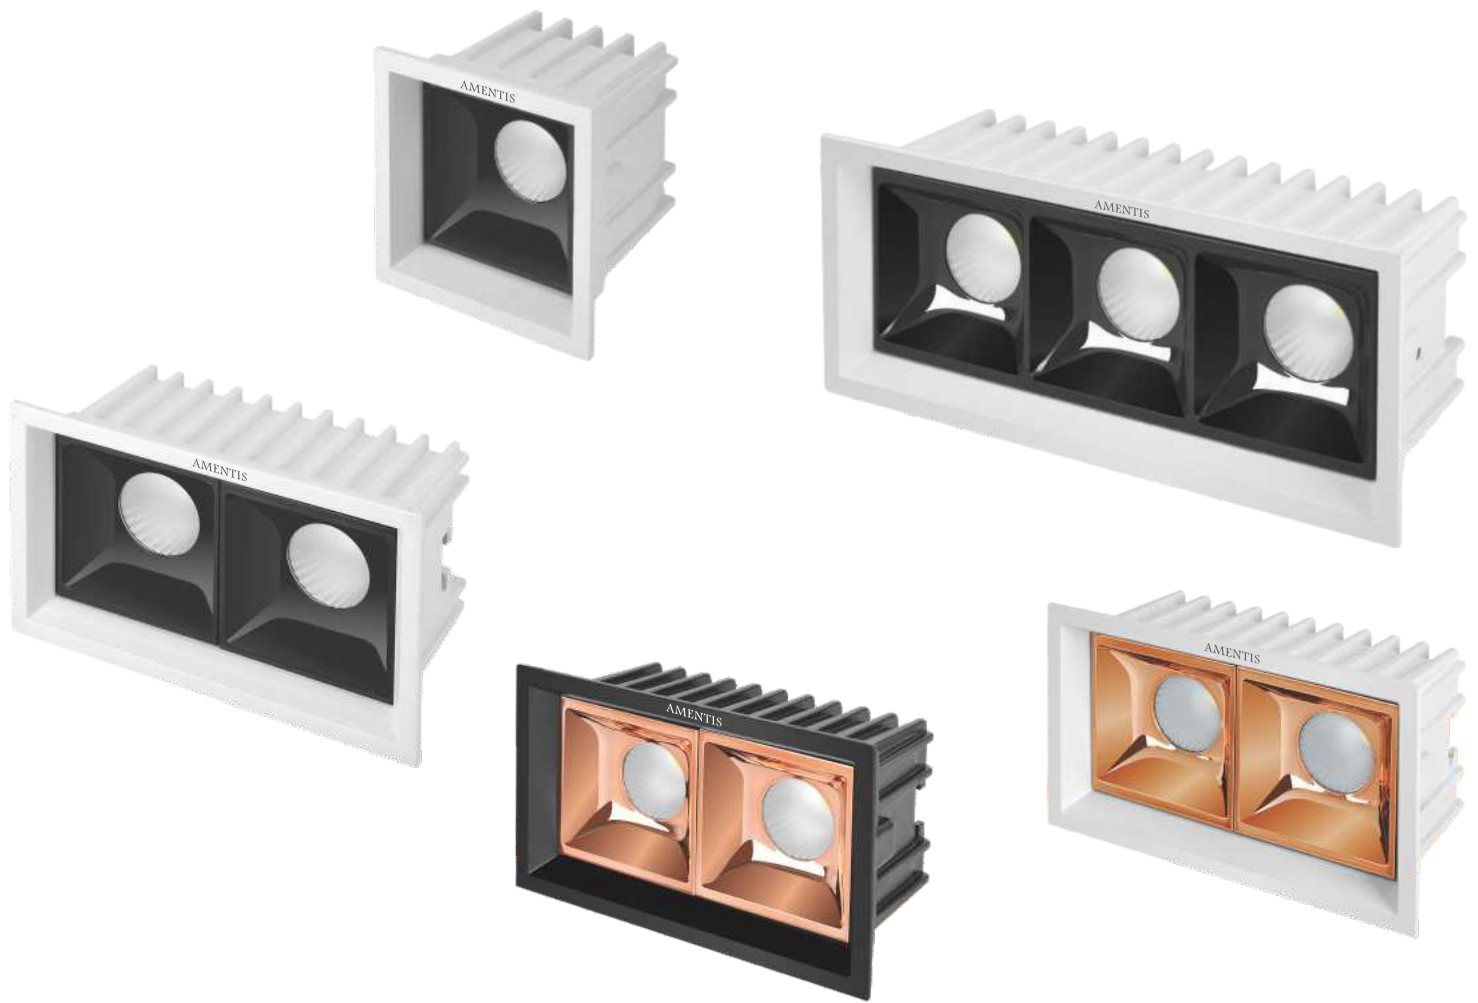

LINEA 50 SPOT LIGHT

MODEL	MODULE	WATT	OUTER	CUT OUT	HEIGHT	BEAM ANGLE
ALLN5008	1	8	70 x 70	60 x 60	60	45°
ALLN5016	2	16	120 x 70	110 x 60	60	45°
ALLN5020	3	20	162 x 70	152 x 60	60	45°
ALLN5006	1	6	70 x 70	60 x 60	60	45°
ALLN5012	2	12	120 x 70	110 x 60	60	45°
ALLN5018	3	18	162 x 70	152 x 60	60	45°

CREE COB USED IN 8, 16 WATT & 20 WATT

ALUMINIUM DIE-CAST MATERIAL

INDOOR RECESSED LIGHTING

BRANDED LED USED CRI>80;140L M/W

BRANDED REFLECTORS USED FOR OPTIMUM LIGHTING

BEAM ANGLE 45° AVAILABLE

USED FOR ANTIGLARE LIGHTING

CONSTANT CURRENT DRIVER/BRANDED DRIVER AVAILABLE

CCT AVAILABLE: 3000K/4000K/5000K/6000K

PROTECTION RATING : IP20

FINISH AVAILABLE : PKW & BK

IN 3 MODULE ONLY BLACK REFLECTOR AVAILABLE

Control Type :