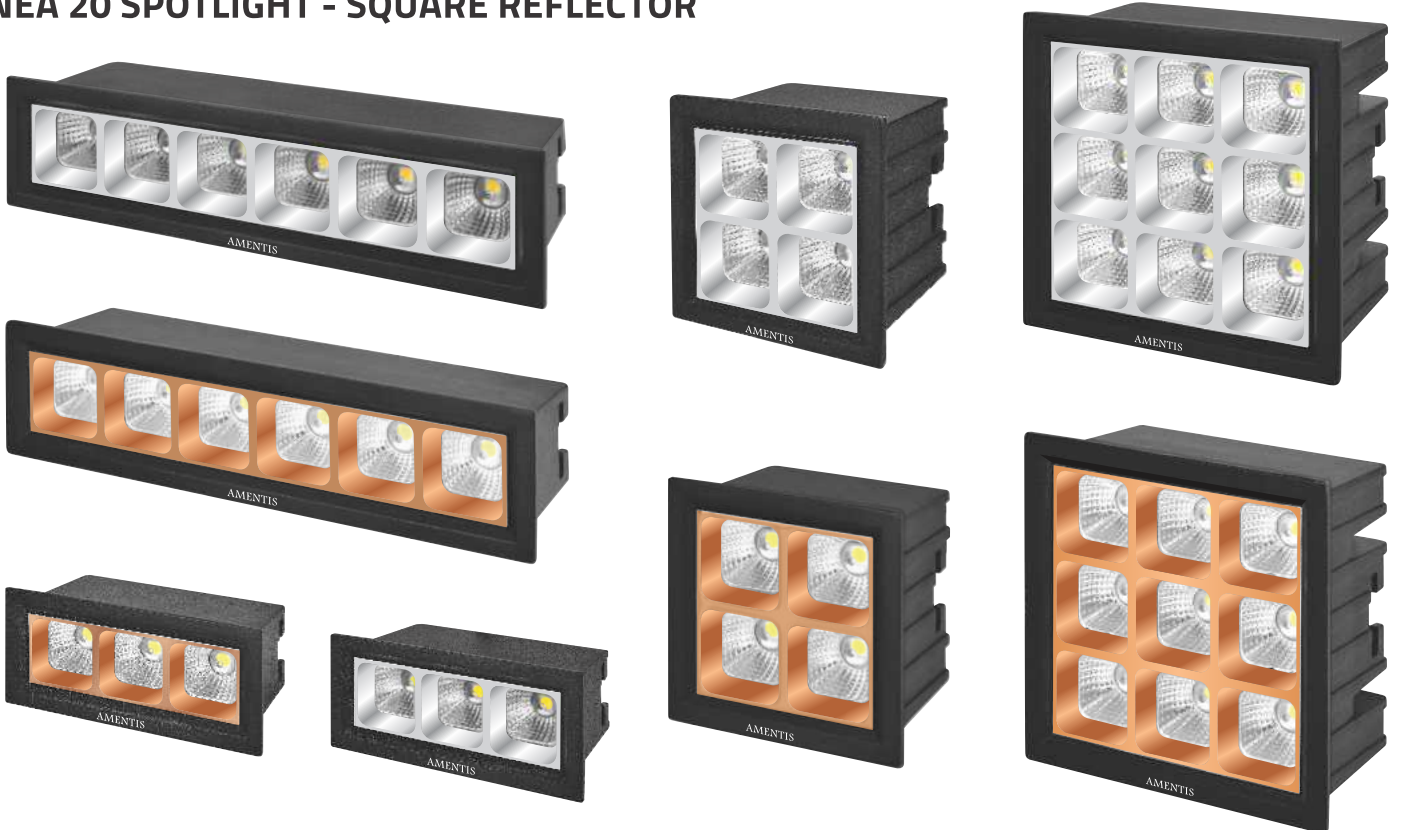

LINEA 20 SPOTLIGHT - SQUARE REFLECTOR