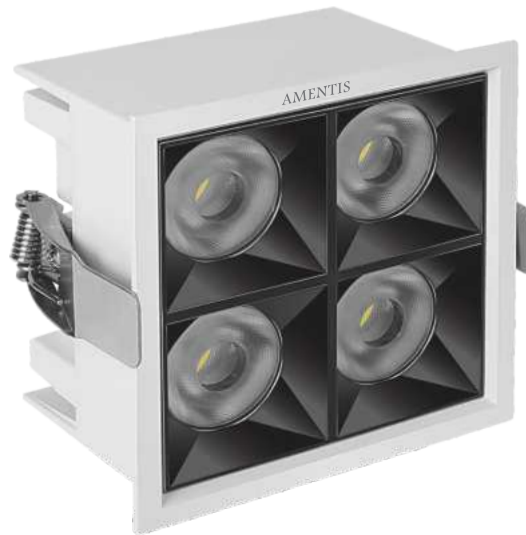

REAR VIEW

MAGIC LED SPOTLIGHT

MODEL	MODULE	WATT	OUTER	CUT OUT	HEIGHT	BEAM ANGLE
ALMG4S	1	4	51 x 51	41 x 41	55	38°
ALMG12S	3	12	128 x 50	118 x 42	55	38°
ALMG16S	4	16	90 x 90	80 x 80	55	38°
ALMG20S	5	20	205 x 90	195 x 42	55	38°
ALMG36S	9	36	COMING SOON			
ALMG40S	10	40	COMING SOON			

COMPACT SIZE HIGH INTENSITY ANTIGLARE DOWNLIGHT
INDOOR RECESSED LIGHTING
BRANDED LED USED CRI>80;140L M/W
BRANDED REFLECTORS USED FOR OPTIMUM LIGHTING
BEAM ANGLE 38° AVAILABLE
CONSTANT CURRENT DRIVER/BRANDED DRIVER AVAILABLE
CCT AVAILABLE: 3000K/4000K/5000K/6000K
PROTECTION RATING : IP20
FINISH AVAILABLE :PKW & BK

Control Type :