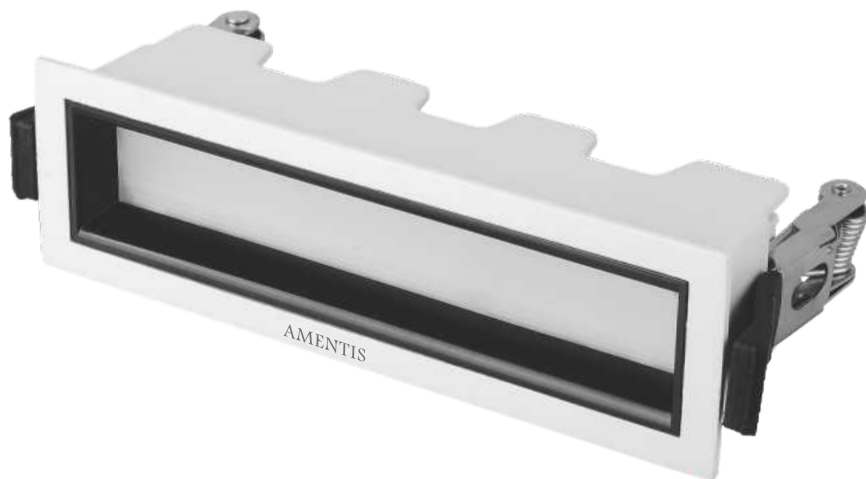

ALUMINIUM DIE-CAST MATERIAL
INDOOR RECESSED LIGHTING
BRANDED LED USED CRI>80;140L M/W
BRANDED REFLECTORS USED FOR OPTIMUM LIGHTING
BEAM ANGLE 80° AVAILABLE
CONSTANT CURRENT DRIVER/BRANDED DRIVER AVAILABLE
CCT AVAILABLE: 3000K/4000K/5000K/6000K
PROTECTION RATING : IP20
FINISH AVAILABLE : PKW & BK

LINEA DIFFUSED X

MODEL	WATT	OUTER	CUT OUT	HEIGHT	BEAM ANGLE
ALLN12DX	12	146 x 44	137 x 35	40	80°
ALLN20DX	20	281 x 44	271 x 35	40	80°

Control Type :