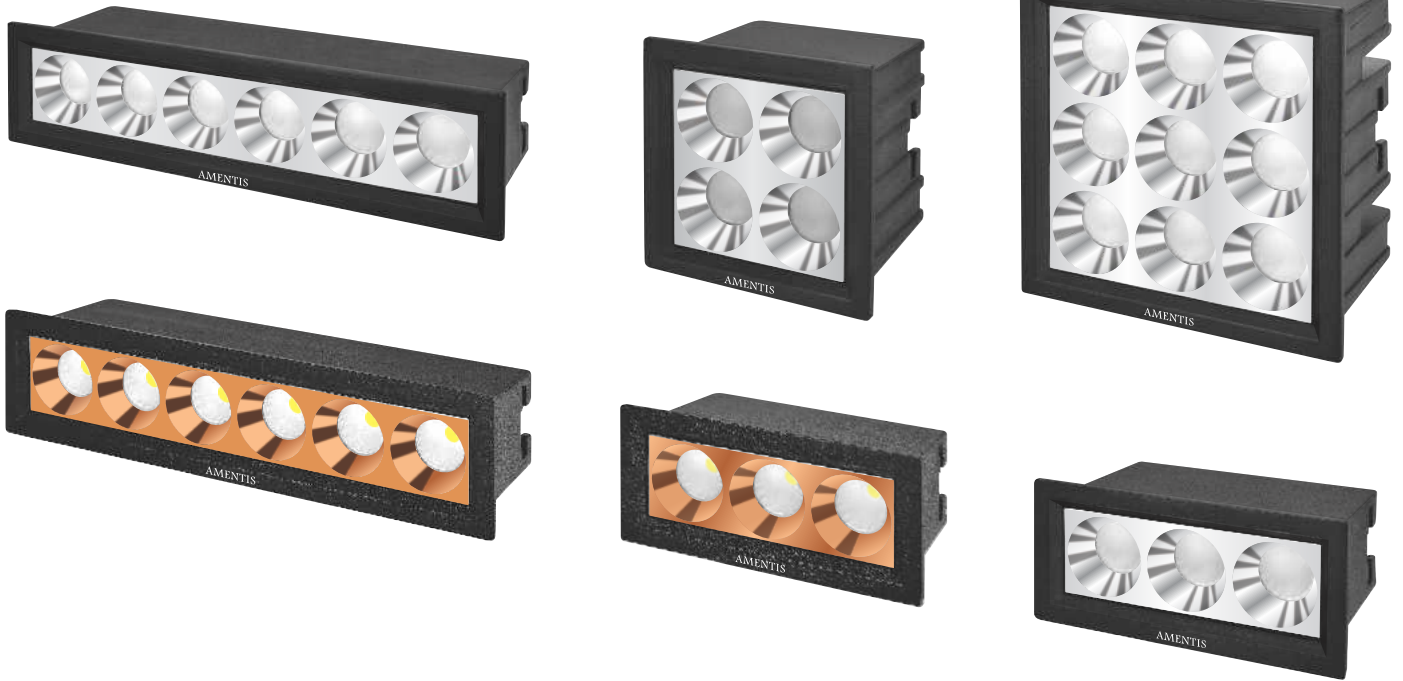

LINEA 20 SPOTLIGHT - ROUND REFLECTOR