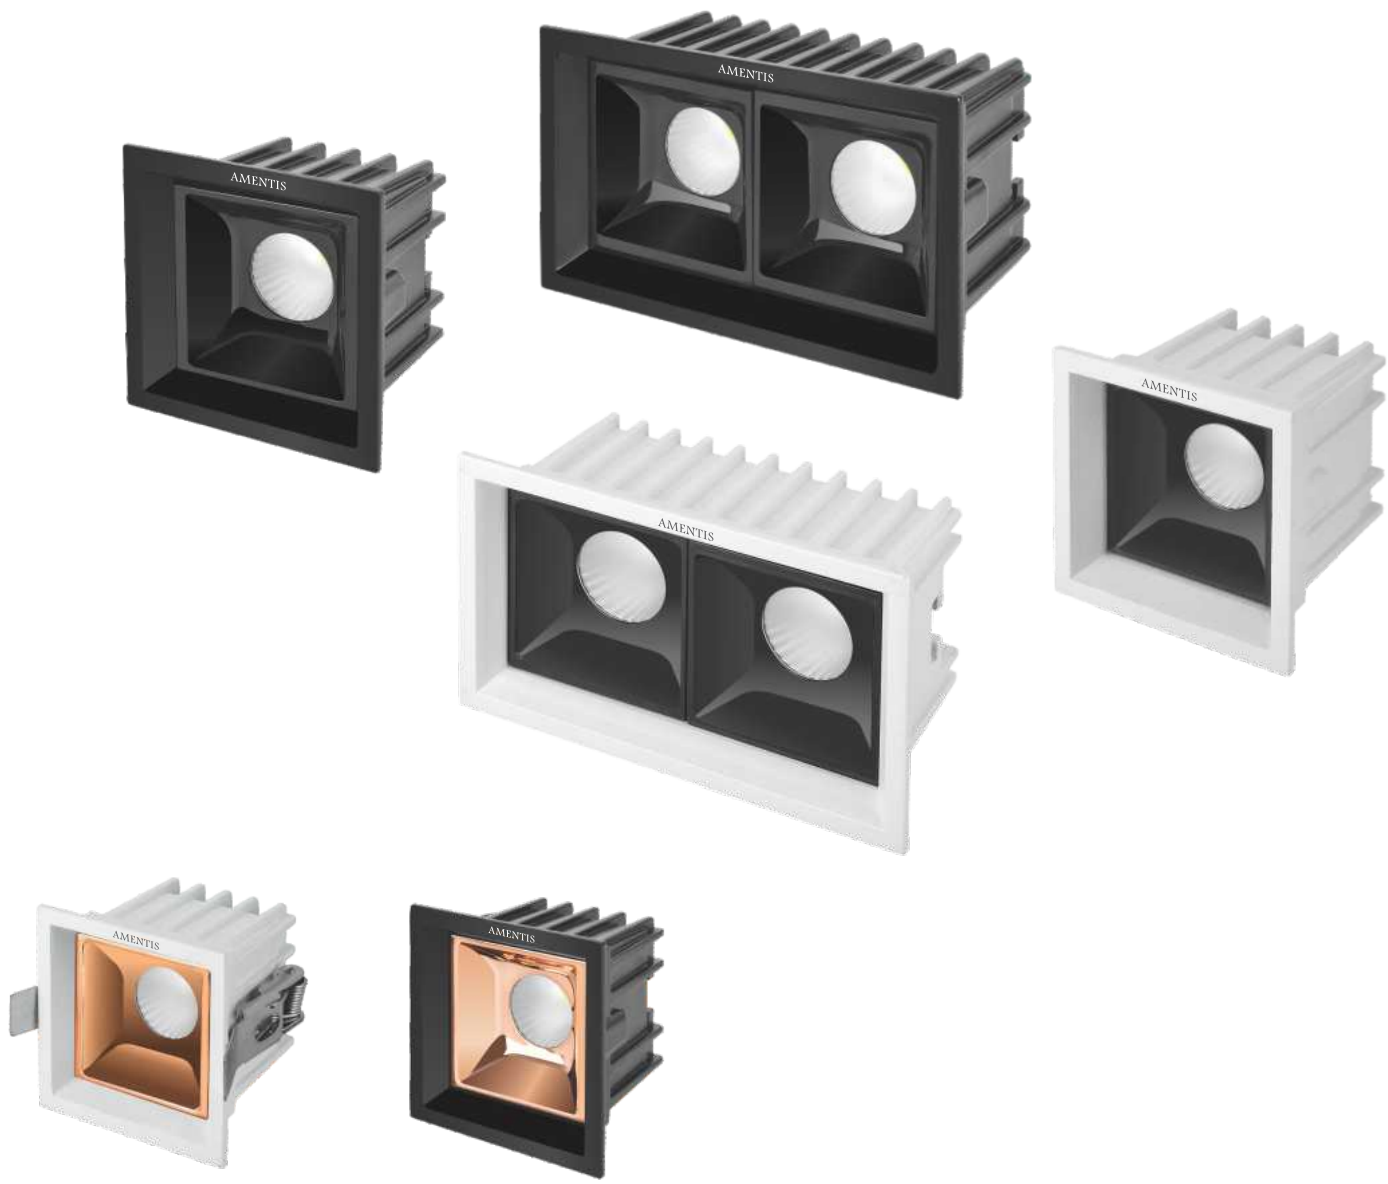

LINEA 70 SPOT LIGHT

MODEL	MODULE	WATT	OUTER	CUT OUT	HEIGHT	BEAM ANGLE
ALLN7015	1	15	90 x 90	80 x 80	75	45°
ALLN7030	2	30	160 x 90	150 x 80	75	45°
ALLN7012	1	12	90 x 90	80 x 80	75	45°
ALLN7020	2	20	160 x 90	150 x 80	75	45°

CREE COB USED IN 15 WATT & 30 WATT

ALUMINIUM DIE-CAST MATERIAL
INDOOR RECESSED LIGHTING
BRANDED LED USED CRI>80;140L M/W
BRANDED REFLECTORS USED FOR OPTIMUM LIGHTING
BEAM ANGLE 45° AVAILABLE
USED FOR ANTIGLARE LIGHTING
CONSTANT CURRENT DRIVER/BRANDED DRIVER AVAILABLE
CCT AVAILABLE: 3000K/4000K/5000K/6000K
PROTECTION RATING : IP20
FINISH AVAILABLE :PKW & BK

Control Type :