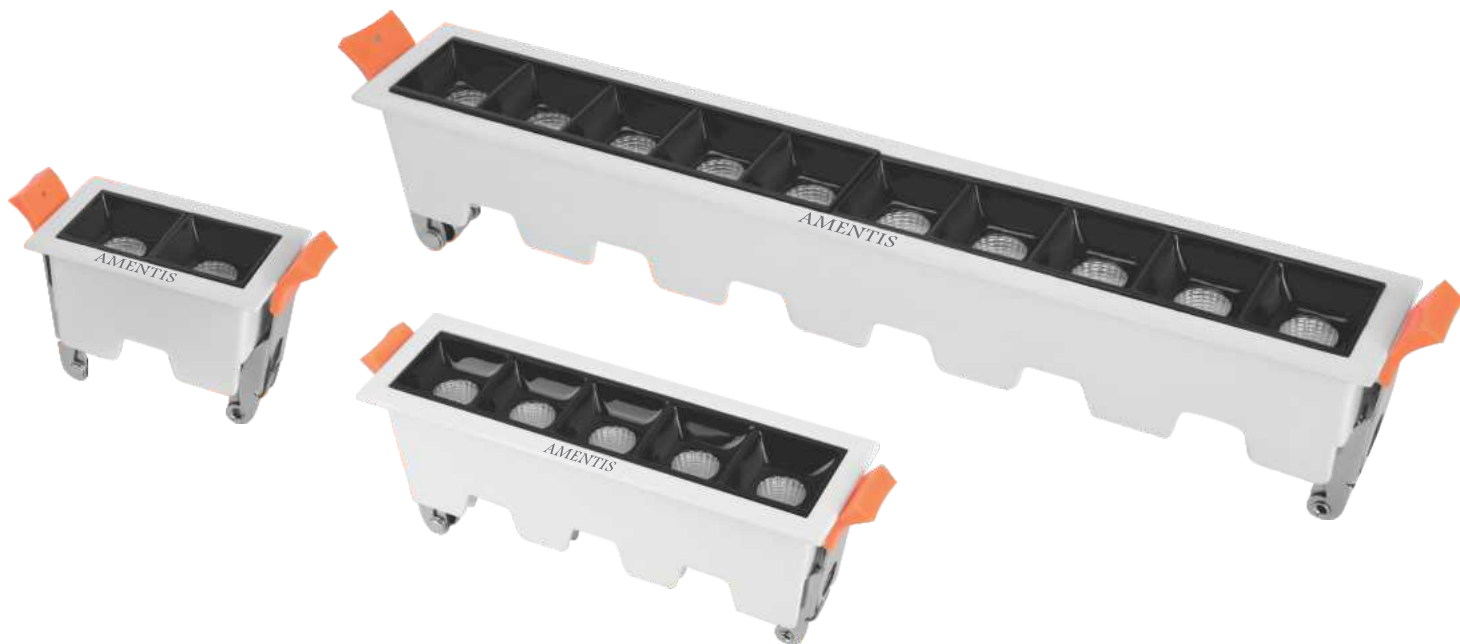

Control Type :

LINEA 30 SPOT LIGHT

BLACK MATT

CHROME

COPPER

SIDE VIEW

REAR VIEW

LINEA 30 SPOT LIGHT