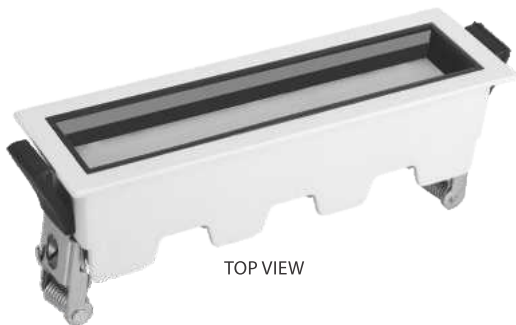

TOP VIEW

ALUMINIUM DIE-CAST MATERIAL
INDOOR RECESSED LIGHTING
BRANDED LED USED CRI>80;140L M/W
BRANDED REFLECTORS USED FOR OPTIMUM LIGHTING
BEAM ANGLE 80° AVAILABLE
CONSTANT CURRENT DRIVER/BRANDED DRIVER AVAILABLE
CCT AVAILABLE: 3000K/4000K/5000K/6000K
PROTECTION RATING : IP20
FINISH AVAILABLE : PKW & BK

LINEA DIFFUSED X

MODEL	WATT	OUTER	CUT OUT	HEIGHT	BEAM ANGLE
ALLN12DX	12	146 x 44	137 x 35	40	80°
ALLN20DX	20	281 x 44	271 x 35	40	80°

Control Type :

LINEA DIFFUSED

MODEL	WATT	OUTER	CUT OUT	HEIGHT	BEAM ANGLE
ALLN12DIF	12	146 x 44	137 x 35	40	80°
ALLN20DIF	20	281 x 44	271 x 35	40	80°

ALUMINIUM DIE-CAST MATERIAL
INDOOR RECESSED LIGHTING
BRANDED LED USED CRI>80;140L M/W
BRANDED REFLECTORS USED FOR OPTIMUM LIGHTING
BEAM ANGLE 80° AVAILABLE
CONSTANT CURRENT DRIVER/BRANDED DRIVER AVAILABLE
CCT AVAILABLE: 3000K/4000K/5000K/6000K
PROTECTION RATING : IP20
FINISH AVAILABLE : PKW & BK

Control Type :