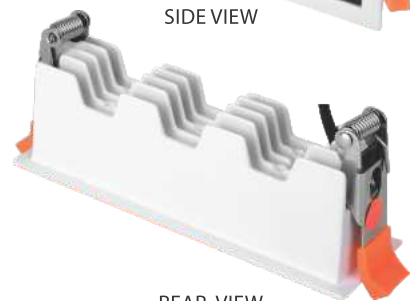

Control Type :

LINEA 30 SPOT LIGHT

BLACK MATT

CHROME

COPPER

SIDE VIEW

REAR VIEW

LINEA 30 SPOT LIGHT