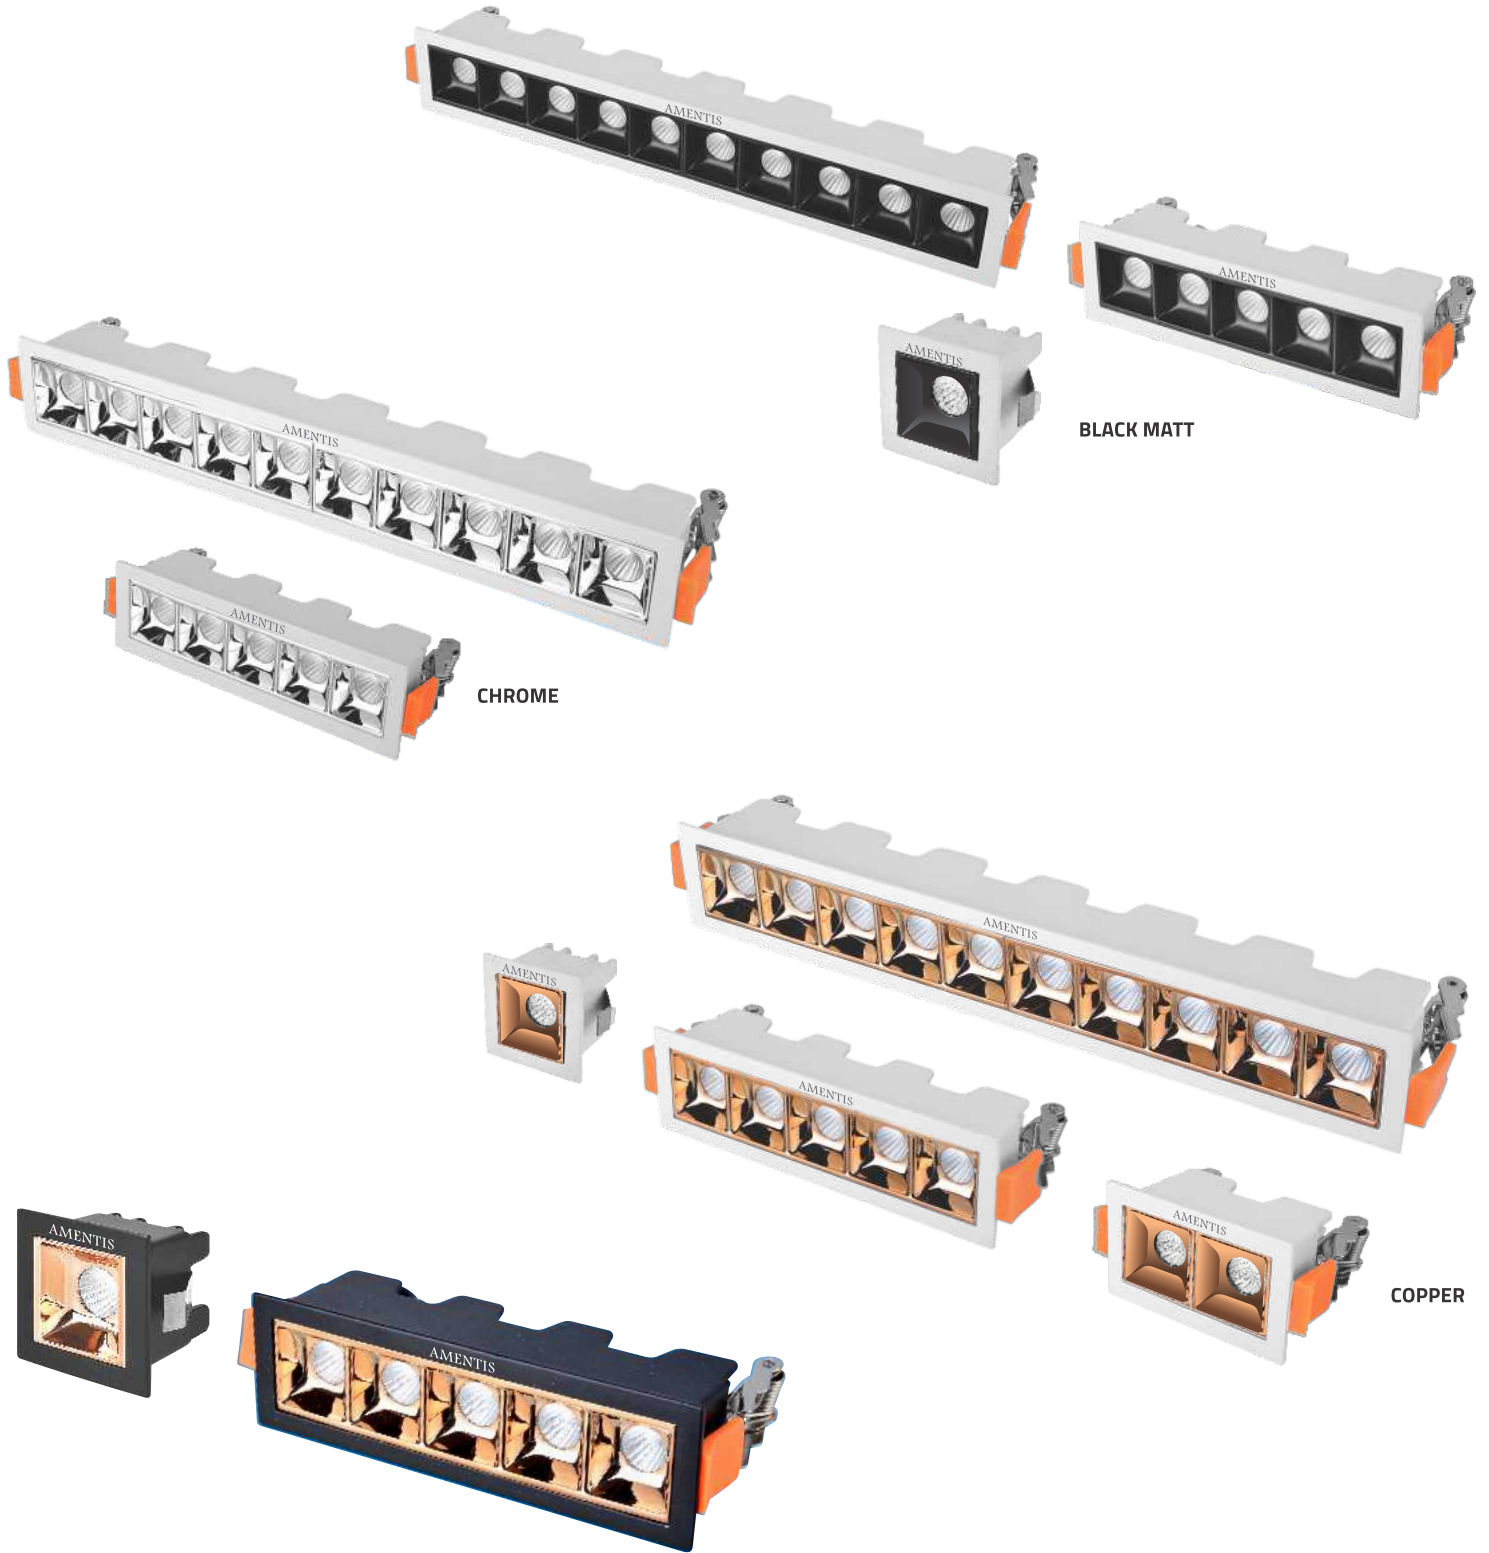

LINEA 30 SPOT LIGHT

BLACK MATT

CHROME

COPPER